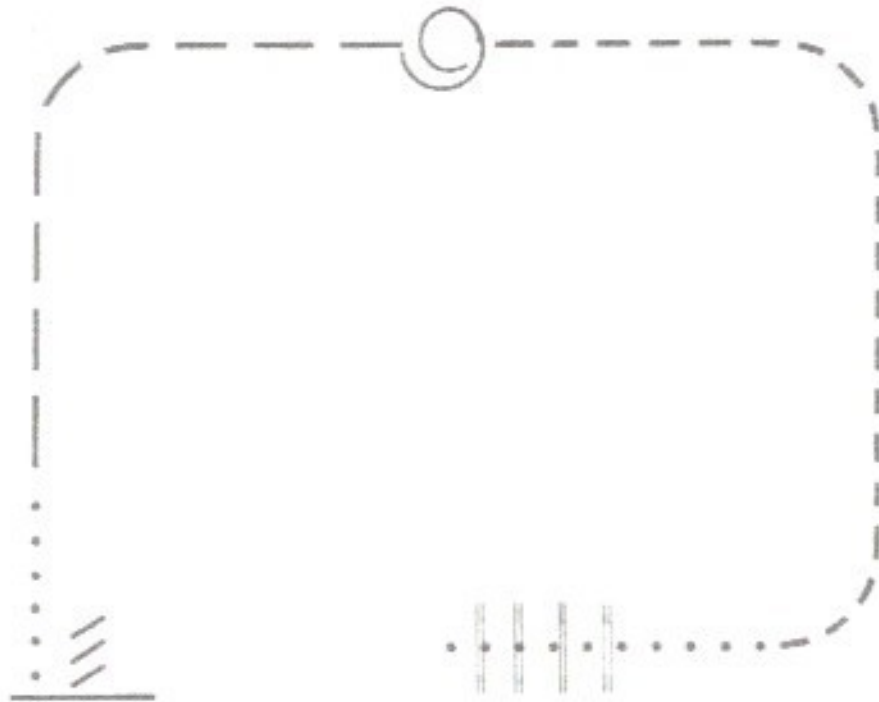

Western Ranch Riding 13+ under, Novice, 65 & over

Walk Trot Ranch Riding Pattern

1. Walk poles
2. Walk
3. Trot
4. One turn, either direction
5. Extend trot
6. Walk
7. Stop, back

Ranch Riding

14-18
19-39
40+ over

1. Walk
2. Jog
3. Extend the Jog at top of arena. stop
4. 360° turn to left
5. Left lead 1/2 circle, lope to center
6. Change leads (simple or flying)
7. Right lead 1/2 circle
8. Extended Lope
9. Collect back to lope & back to center
10. Break down to jog
11. Walk over poles
12. Stop & back.