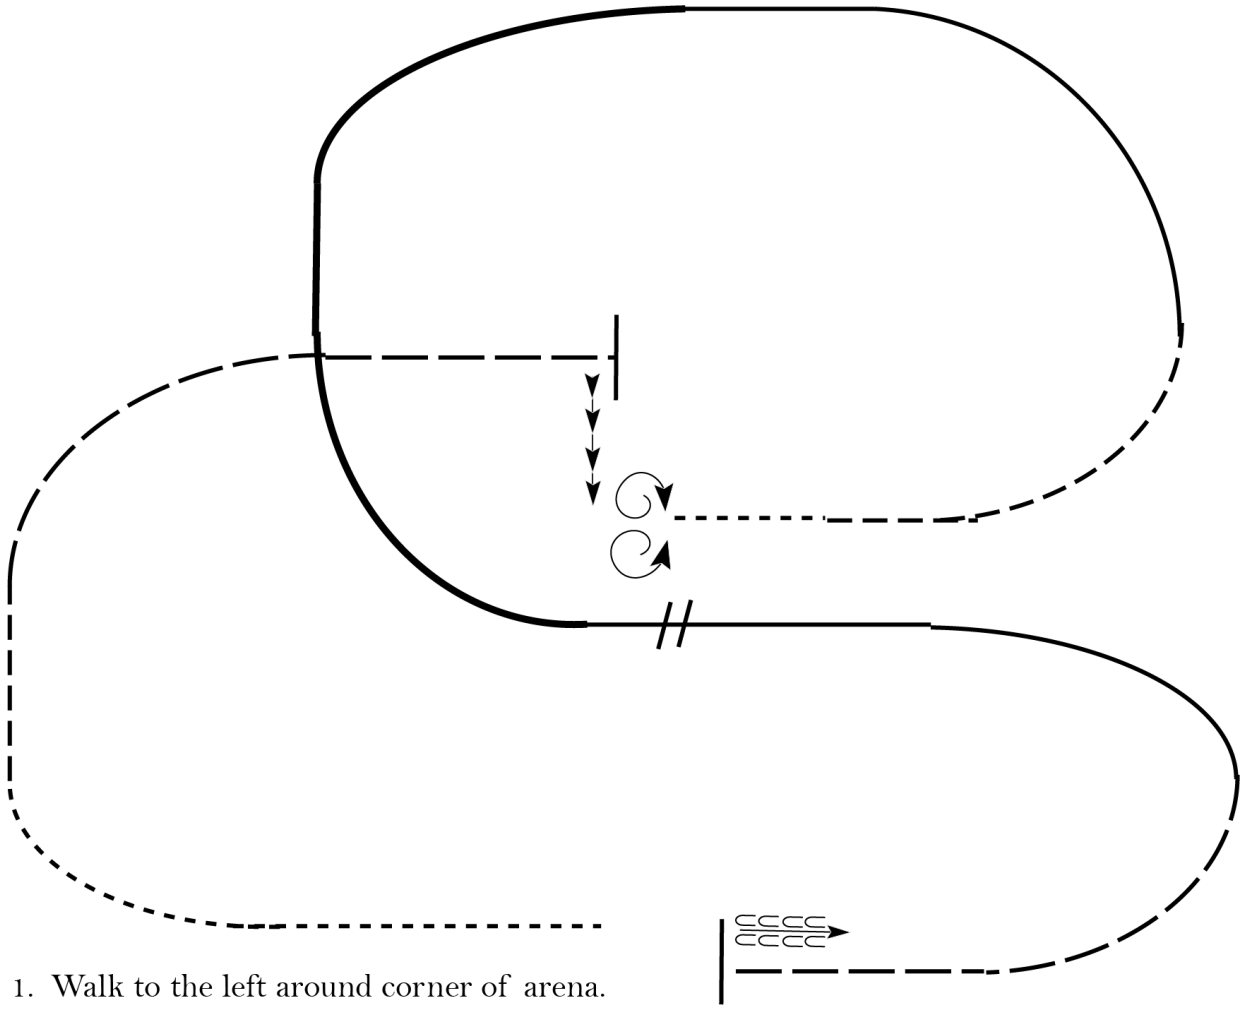

## Ranch Riding (13 and under, Novice)

Show Date: 06-27-2021

www.HorseShowPatterns.com

www.HorseShowPatterns.com

1. Walk to the left around corner of arena.
2. Trot
3. Extend alongside of the arena and around the corner to center.
4. Stop, side pass right
5. 360 degree turn each direction (either way 1st)
6. Walk.
7. Trot.
8. Lope left lead
9. Extend the lope
10. Change leads (simple or flying)
11. Collect to the lope
12. Extend trot
13. Stop and back

26" - 30" space between logs

[RR/AQHA-2]

Pattern Provided by:

*Danette Watson*

www.HorseShowPatterns.com

www.HorseShowPatterns.com

## Ranch Riding (Open)

Show Date: 06-27-2021

www.HorseShowPatterns.com

www.HorseShowPatterns.com

1. Walk
2. Trot
3. Extended lope-right lead
4. Lope-right lead
5. Change leads(simple or flying)
6. Lope left lead
7. Extended trot
8. Stop, side pass left, side pass right, 1/2 way
9. Walk over logs
10. Walk
11. Trot square
12. Stop, 360° turn left, back

- X Lead Change
- • Walk
- - Trot
- - - Ext Trot
- — — Lope
- █ Ext Lope
- /////// Back

[RR/AQHA-4]

Pattern Provided by:  
*Danette Watson*