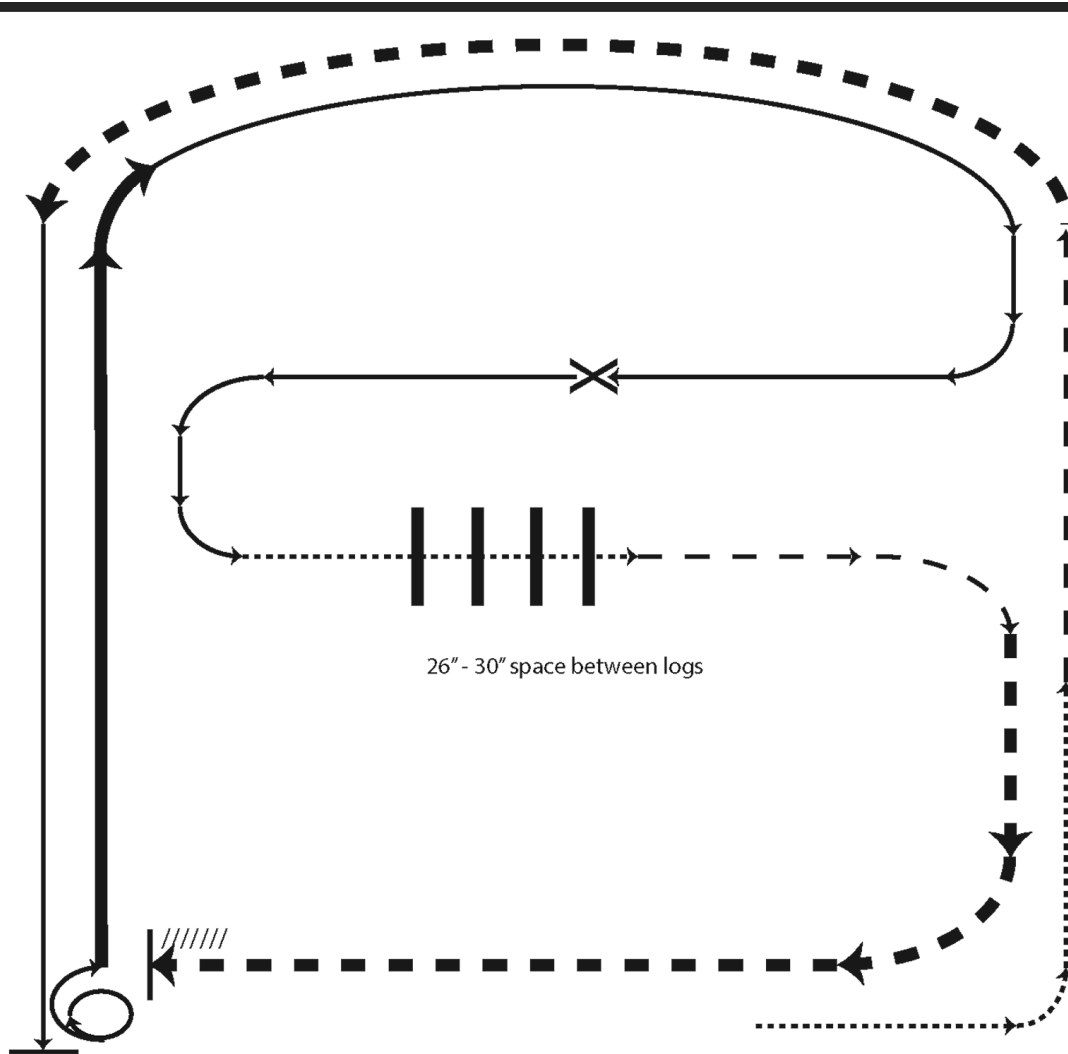

Parker Trail Riders

Ranch Riding (14-18, 19-39, 40 and over)

Show Date: 06-27-2021

- X Lead Change
- ••• Walk
- - - Trot
- - - Ext Trot
- — — Lope
- — — Ext Lope
- /////// Back

1. Walk
2. Trot
3. Extended trot
4. Left lead lope
5. Stop, 1 1/2 turn right
6. Extended lope
7. Collect to working lope-right lead
8. Change leads (simple or flying)
9. Walk
10. Walk over logs
11. Trot
12. Extended trot
13. Stop and back

26" - 30" space between logs

[RR/AQHA-2]

Pattern Provided by:

Danette Watson

www.HorseShowPatterns.com

www.HorseShowPatterns.com