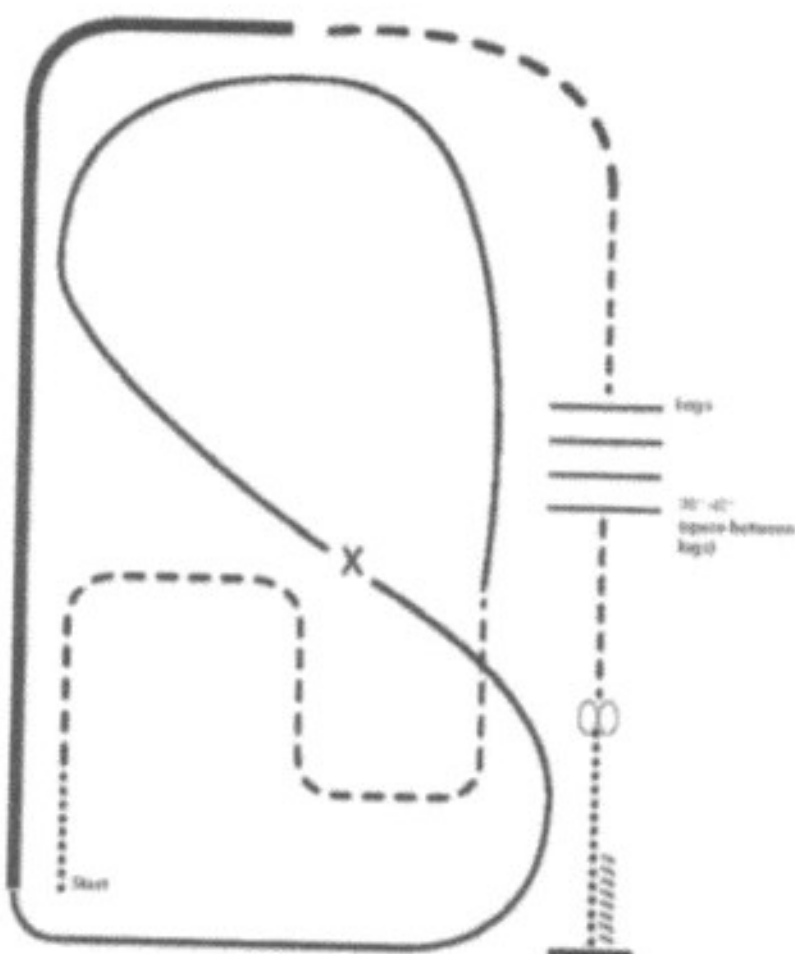

PTR 8/18/19

Ranch Riding

All Ages

NOVICE

13 & Under

14-18

19-39

Open

1. Walk
2. Trot serpentine
3. Lope left lead around the end of the arena and then diagonally across the arena
4. Change leads (simple or flying) and
5. Lope on the right lead around end of the arena
6. Extend lope on the straight away and around corner to the center of the arena
7. Extend trot around corner of the arena
8. Collect to a trot
9. Trot over logs
10. Stop, do 360 degree turn each direction (either direction 1st) (L-R or R-L)
11. Walk, stop and back