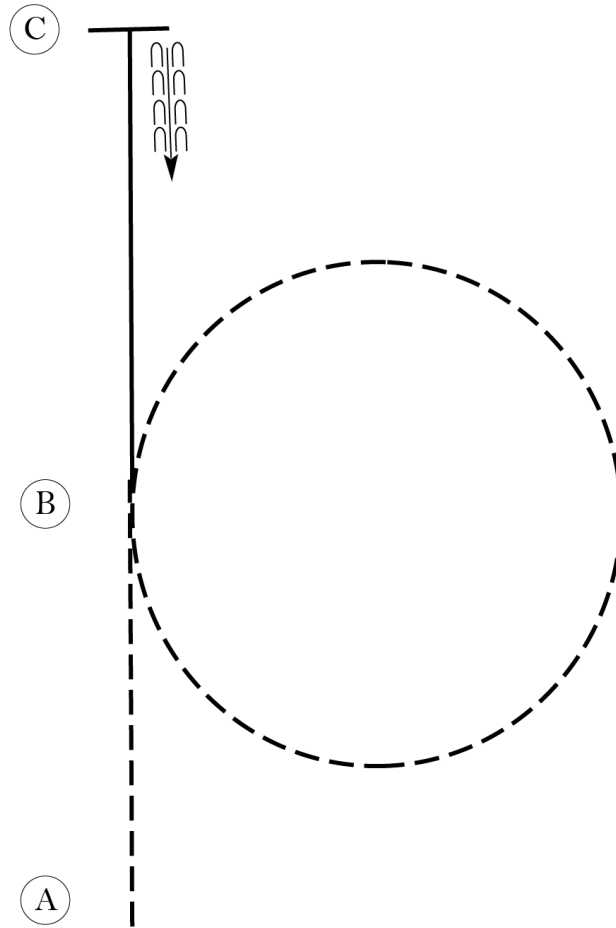

Parker Trail Riders

English Hunt Seat Equitation (Novice)

Show Date: 05-26-2019

w w w . H o r s e S h o w P a t t e r n s . c o m

w w w . H o r s e S h o w P a t t e r n s . c o m

Be ready before A.

1. Sitting trot A to B.
2. At B, posting trot circle to the right on proper diagonal.
3. At B, canter on the left lead to C.
4. Stop at C and back approximately one horse length.

Walk	-----
Trot	- - - - -
Extended Trot	— — — — —
Canter	—————
Leg Yield	|||||
Lead Change	↙ ↘
Back	← ← ← ← ←
Marker	(B)
Sidepass	← — — — — →
Hand Gallop	— — — — —

[HSE/1-2]

Pattern Provided by:

Robin Brewer Show Chair