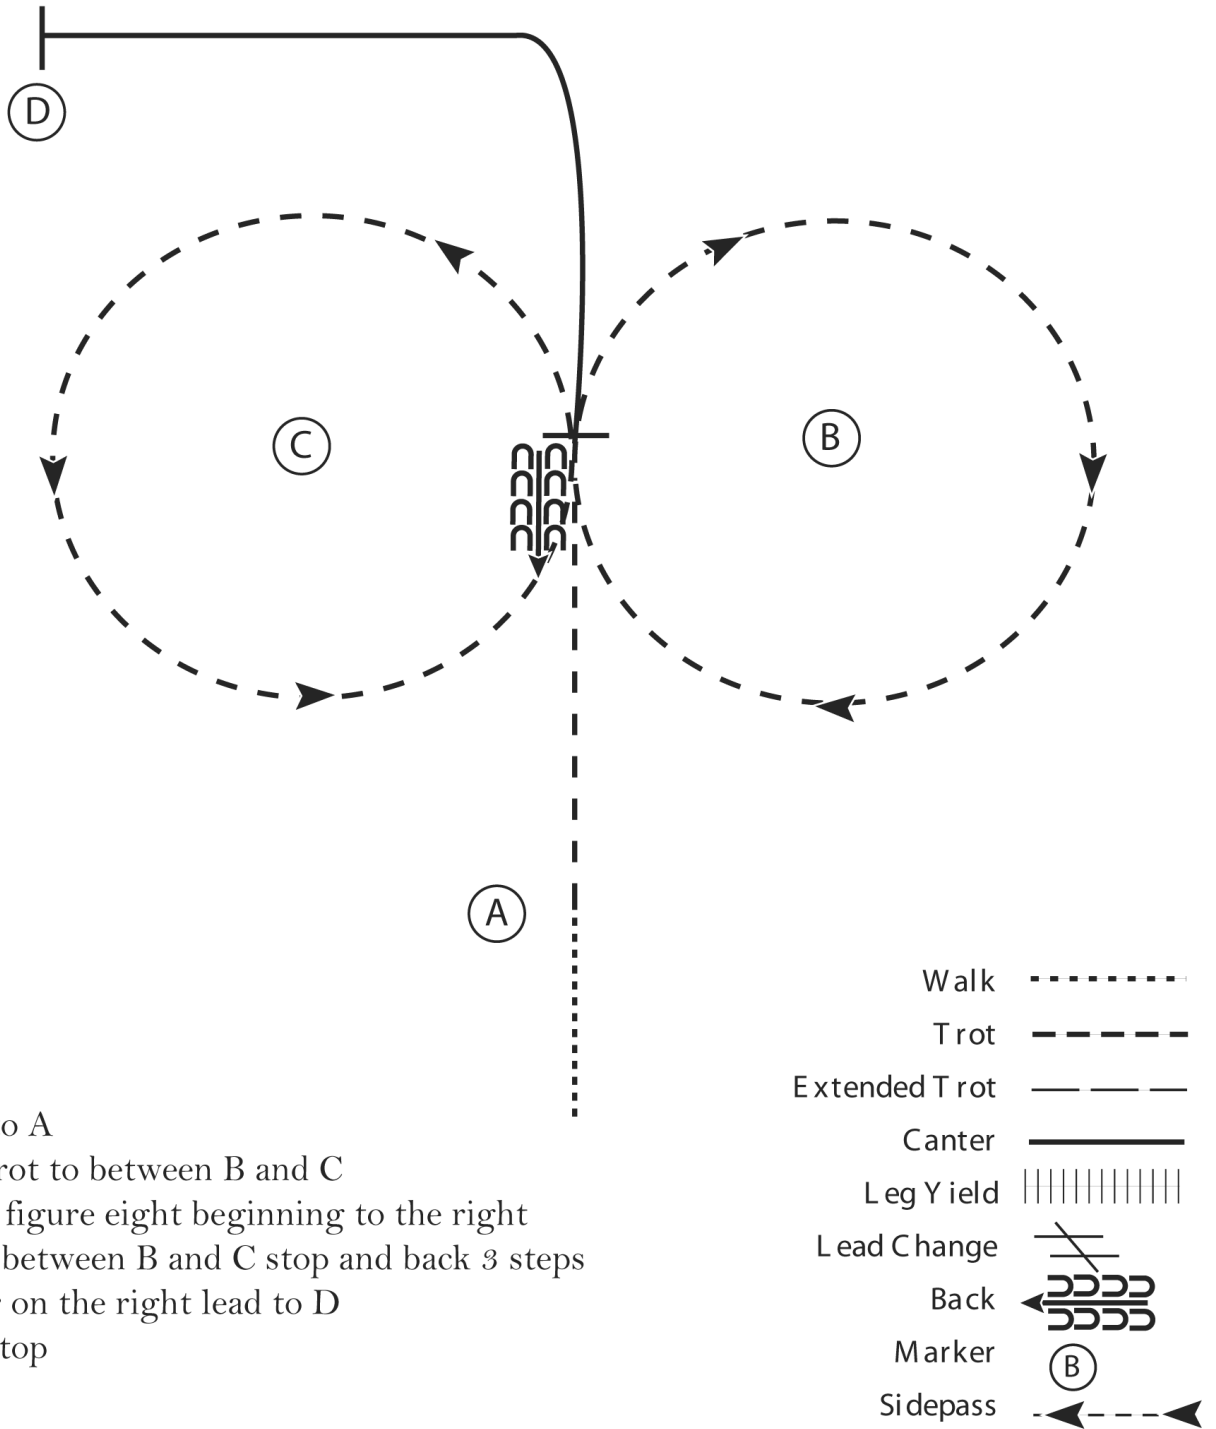

Parker Trail Riders

English Hunt Seat Equitation (14-18 / 19-39 / 40 & Over)

Show Date: 05-26-2019

w w w . H o r s e S h o w P a t t e r n s . c o m

w w w . H o r s e S h o w P a t t e r n s . c o m

1. Walk to A
2. At A trot to between B and C
3. Trot a figure eight beginning to the right
4. When between B and C stop and back 3 steps
5. Canter on the right lead to D
6. At D stop

Walk	.....
Trot	-----
Extended Trot	- - - - -
Canter	—————
Leg Yield	|||||||||
Lead Change	———/———
Back	←←← →→→
Marker	⊙
Sidepass	←-----←

[HSE/1-4]

Pattern Provided by:

Robin Brewer Show Chair