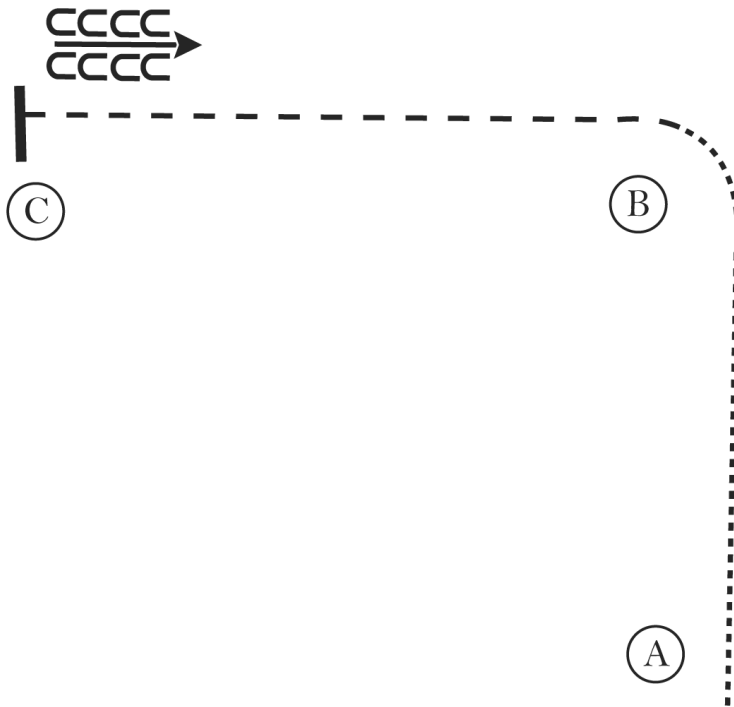

1. Walk A to B
2. Jog B to C
3. At C stop and back

Walk	
Jog	
Extended Jog	
Lope	
Leg Yield	
Lead Change	
Back	
Marker	
Sidepass	

[WH/WT-4]

Pattern Provided by:
Robin Brewer Show Chair

Parker Trail Riders