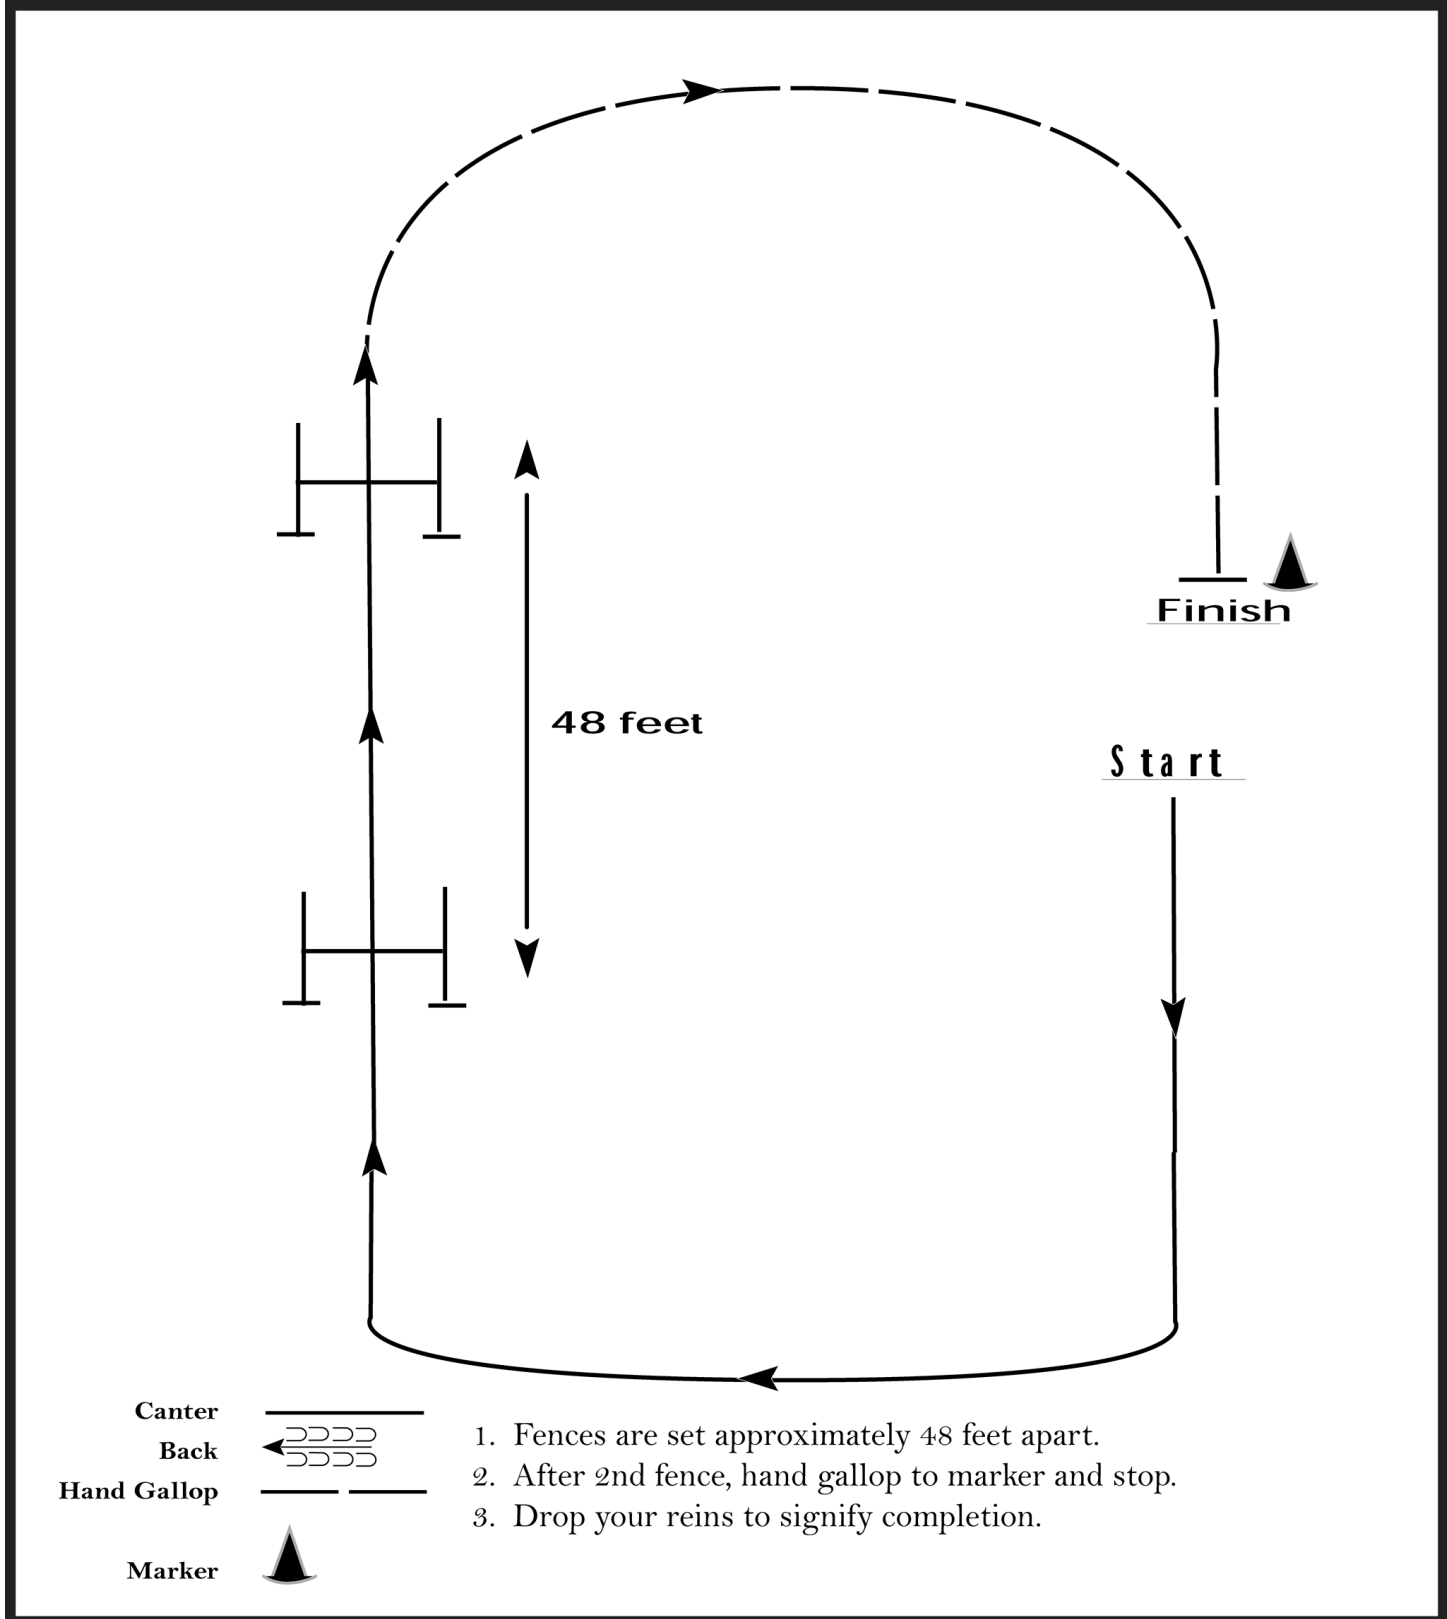

[HSE/1-3]

Pattern Provided by:
Robin Brewer Show Chair

Parker Trail Riders

Hunter Hack (13 & Under)

Show Date: 05-26-2019

w w w . H o r s e S h o w P a t t e r n s . c o m

w w w . H o r s e S h o w P a t t e r n s . c o m