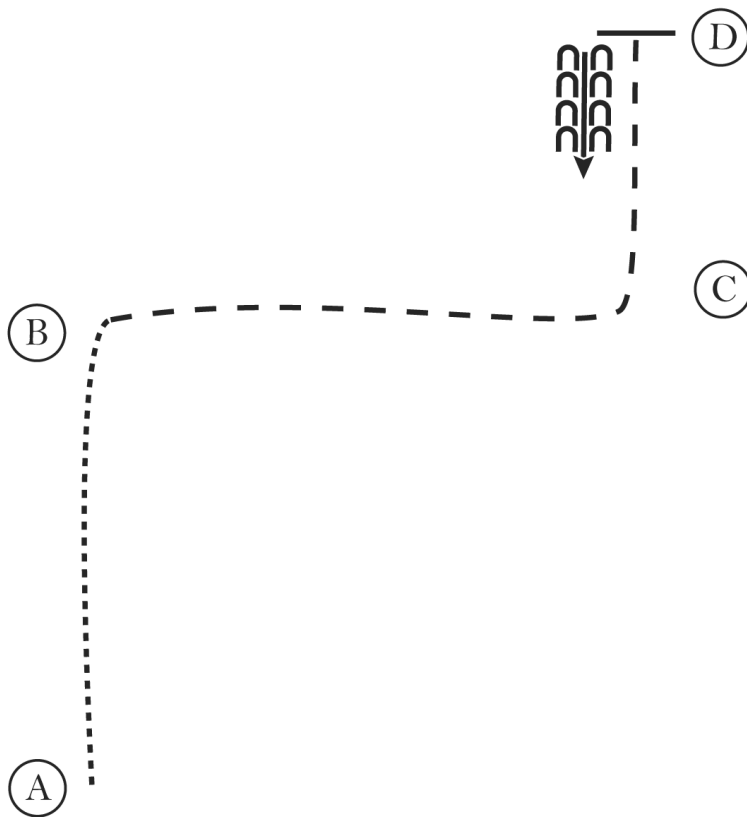

Parker Trail Riders

Western Horsemanship (13 & Under)

Show Date: 05-26-2019

1. Walk A to B
2. At B jog to D
3. At D stop and back 4 steps.

Walk	.....
Jog	-----
Extended Jog	-----
Lope	—————
Leg Yield	|||||
Lead Change	—/—
Back	←←←←
Marker	(B)
Sidepass	←-----→

[WH/WT-2]

Pattern Provided by:

Robin Brewer Show Chair

w w w . H o r s e S h o w P a t t e r n s . c o m

w w w . H o r s e S h o w P a t t e r n s . c o m