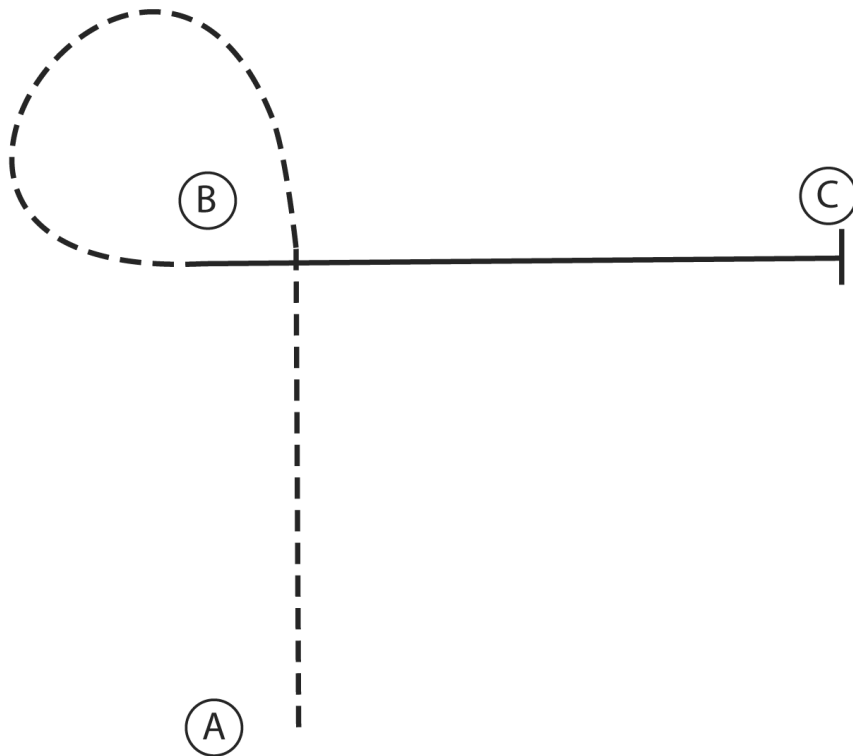

Parker Trail Riders

English Hunt Seat Equitation (13 & Under)

Show Date: 05-26-2019

w w w . H o r s e S h o w P a t t e r n s . c o m

w w w . H o r s e S h o w P a t t e r n s . c o m

1. Sitting trot A to B
2. Posting trot around B
3. At B canter on the right lead to C
4. Stop at C

Walk	.....
Trot	-----
Extended Trot	-----
Canter	—————
Leg Yield	|||||
Lead Change	↘
Back	←←←←←
Marker	⊙ B
Sidepass	←-----→

[HSE/1-7]

Pattern Provided by:

Robin Brewer Show Chair