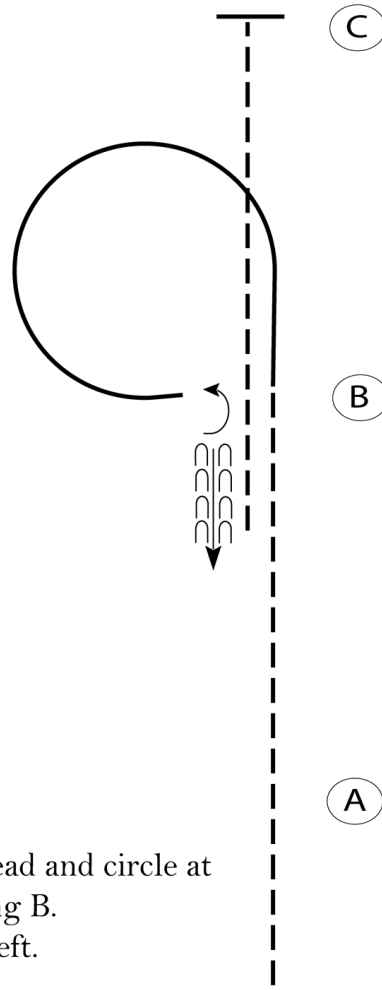

Parker Trail Riders

Western Horsemanship (14-18 / 19-39 / 40 & Over)

Show Date: 05-26-2019

w w w . H o r s e S h o w P a t t e r n s . c o m

w w w . H o r s e S h o w P a t t e r n s . c o m

Begin before A at a jog.

1. Jog from A to B.
2. At B, lope on the left lead and circle at B as shown. Stop facing B.
3. Turn 1/4 turn to the left.
4. Back one horse length.
5. Jog to C. Stop at C.

Follow the instructions of your ring steward.

Walk	-----
Jog	- - - - -
Extended Jog	- - - - -
Lope	—————
Leg Yield	|||||
Lead Change	— / —
Back	← ← ← ← ←
Marker	Ⓚ
Sidepass	← ——— →

[WH/1-17]

Pattern Provided by:

Robin Brewer Show Chair