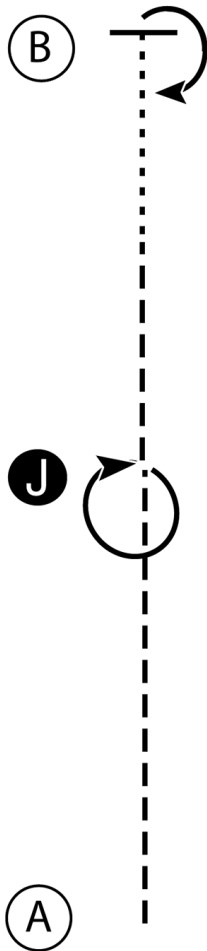

Parker Trail Riders

Showmanship (13 & Under)

Show Date: 05-26-2019

w w w . H o r s e S h o w P a t t e r n s . c o m

w w w . H o r s e S h o w P a t t e r n s . c o m

Be ready at A.

1. Walk from A to Judge.
2. Stop and set up for inspection.
3. When dismissed, perform a 90 degree turn.
4. Trot away from judge to B.
5. Stop at B.
6. Follow the instructions of your ring steward.

[SWT-7]

Pattern Provided by:

Robin Brewer Show Chair

Parker Trail Riders

Showmanship (14-18 / 19 & Over)

Show Date: 05-26-2019

1. Trot from A to Judge.
2. Stop, perform a 360 degree turn and set up for inspection.
3. When dismissed trot half way to B, break to the walk and walk to B.
4. Stop at B, perform a 180 degree turn, and wait for instructions from the ring steward.

Be ready before A.

1. Sitting trot A to B.
2. At B, posting trot circle to the right on proper diagonal.
3. At B, canter on the left lead to C.
4. Stop at C and back approximately one horse length.

Walk	-----
Trot	- - - - -
Extended Trot	— — — — —
Canter	—————
Leg Yield	
Lead Change	↙ ↘
Back	← ← ← ← ←
Marker	(B)
Sidepass	← — — — — →
Hand Gallop	— — — — —

1. Sitting trot A to B
2. Posting trot around B
3. At B canter on the right lead to C
4. Stop at C

Walk
Trot	-----
Extended Trot	-----
Canter	—————
Leg Yield	
Lead Change	↘
Back	←←←←←
Marker	⊙ B
Sidepass	←-----→