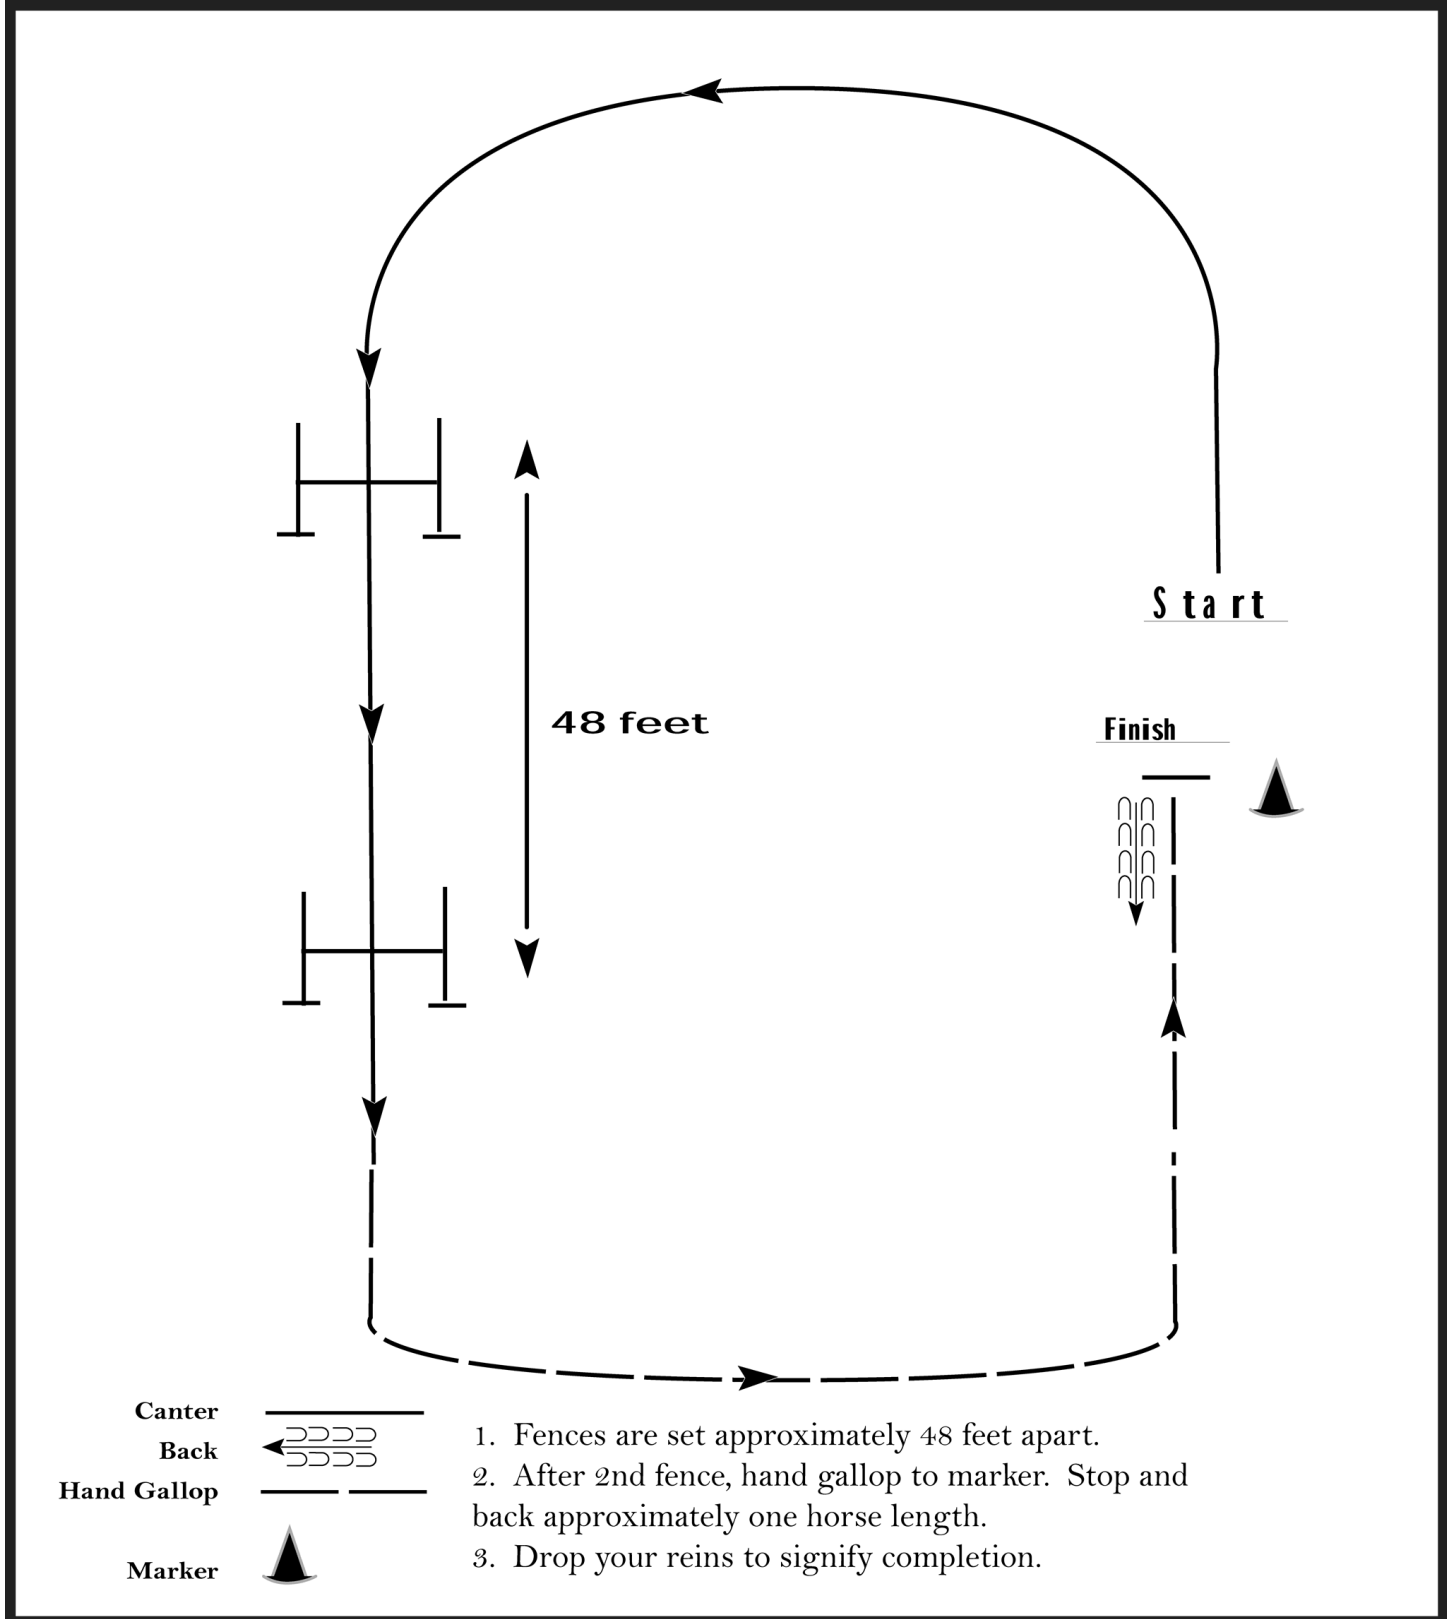

[HH/48-1]

Pattern Provided by:

Robin Brewer Show Chair

Parker Trail Riders

Hunter Hack (14-18 / 19 & Over)

Show Date: 05-26-2019

www.HorseShowPatterns.com

www.HorseShowPatterns.com