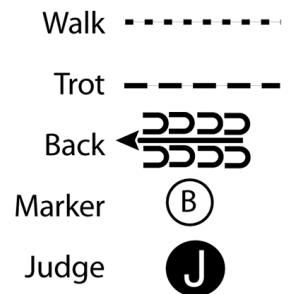

Parker Trail Riders

Showmanship (13 & Under)

Show Date: 05-26-2019

w w w . H o r s e S h o w P a t t e r n s . c o m

w w w . H o r s e S h o w P a t t e r n s . c o m

Be ready at A.

1. Walk from A to Judge.
2. Stop and set up for inspection.
3. When dismissed, perform a 90 degree turn.
4. Trot away from judge to B.
5. Stop at B.
6. Follow the instructions of your ring steward.

[SWT-7]

Pattern Provided by:

Robin Brewer Show Chair

Parker Trail Riders

Showmanship (14-18 / 19 & Over)

Show Date: 05-26-2019

1. Trot from A to Judge.
2. Stop, perform a 360 degree turn and set up for inspection.
3. When dismissed trot half way to B, break to the walk and walk to B.
4. Stop at B, perform a 180 degree turn, and wait for instructions from the ring steward.

Be ready before A.

1. Sitting trot A to B.
2. At B, posting trot circle to the right on proper diagonal.
3. At B, canter on the left lead to C.
4. Stop at C and back approximately one horse length.

Walk	-----
Trot	- - - - -
Extended Trot	— — — — —
Canter	—————
Leg Yield	
Lead Change	↙ ↘
Back	← ← ← ← ←
Marker	(B)
Sidepass	← — — — — →
Hand Gallop	— — — — —