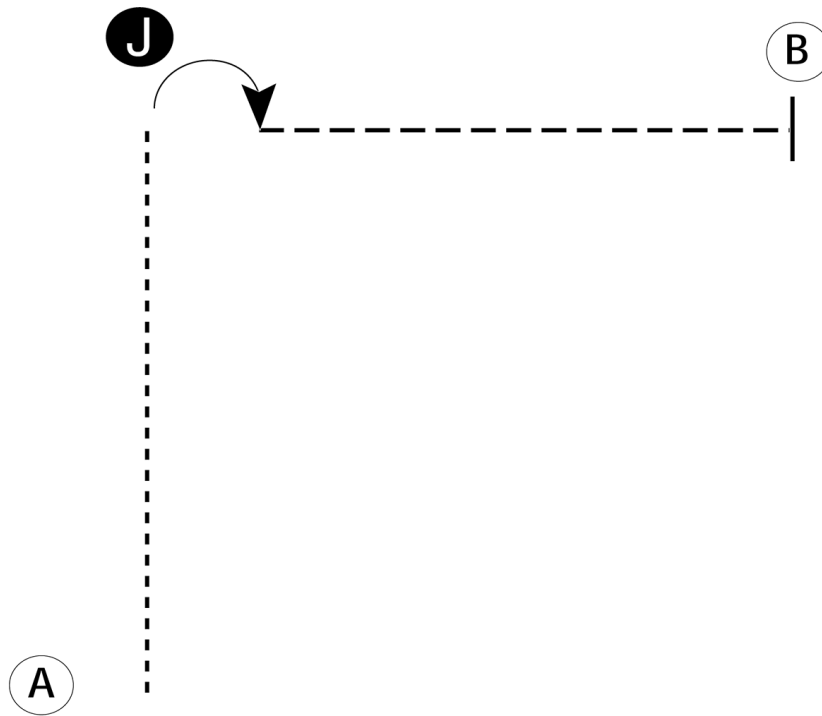

Parker Trail Riders

Showmanship (13 & Under)

Show Date: 05-26-2019

w w w . H o r s e S h o w P a t t e r n s . c o m

w w w . H o r s e S h o w P a t t e r n s . c o m

Be ready at A.

1. Walk from A to Judge.
2. Stop and set up for inspection.
3. When dismissed, perform a 90 degree turn.
4. Trot away from judge to B.
5. Stop at B.
6. Follow the instructions of your ring steward.

[SWT-7]

Pattern Provided by:

Robin Brewer Show Chair

Parker Trail Riders

Showmanship (14-18 / 19 & Over)

Show Date: 05-26-2019

1. Trot from A to Judge.
2. Stop, perform a 360 degree turn and set up for inspection.
3. When dismissed trot half way to B, break to the walk and walk to B.
4. Stop at B, perform a 180 degree turn, and wait for instructions from the ring steward.